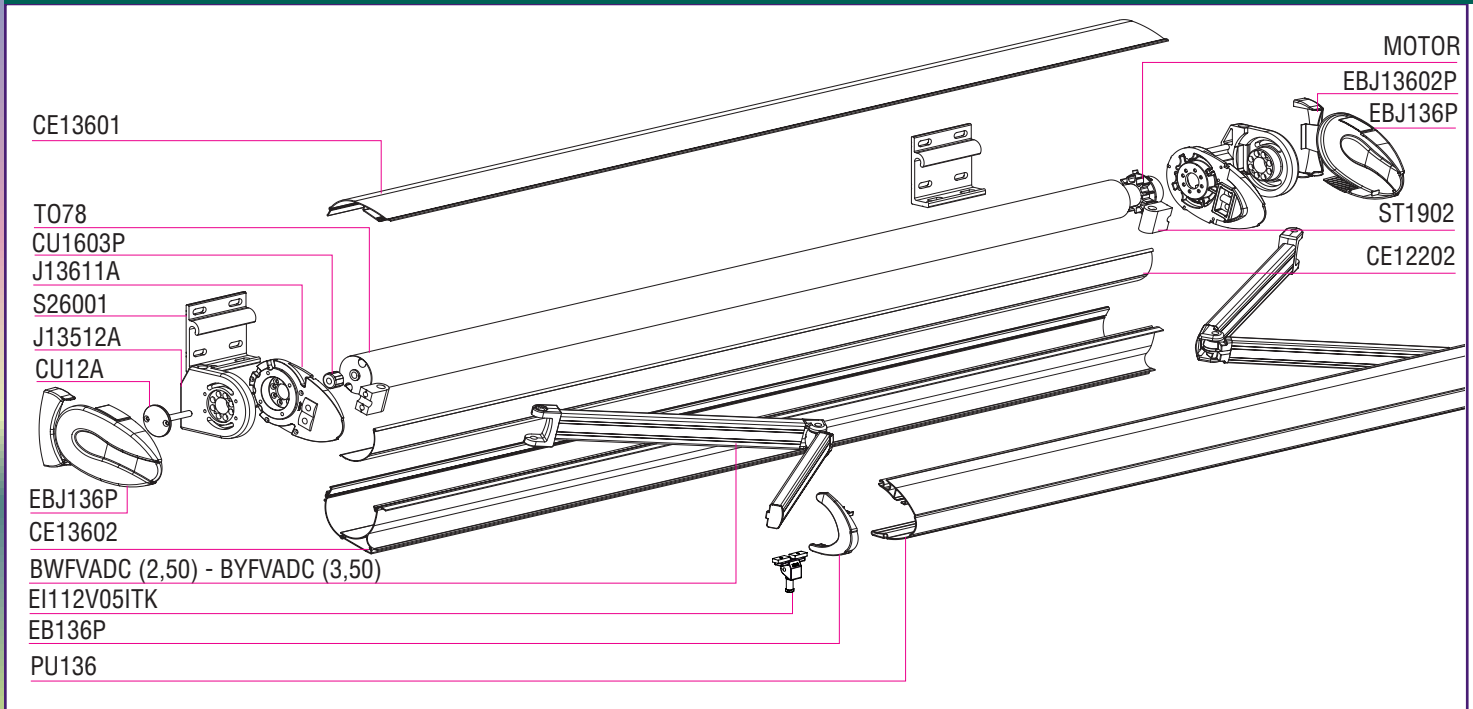

**136  
CASSETTE  
AWNING**

**VERY LARGE SUN  
PROTECTION**

6 metres

3.50 metres

**ADVANTAGES :**

- Aesthetics
- Wall or ceiling fixation
- Better arm pitch adjustment
- Easy to motorise
- Total protection of the fabric in the closed position

Closed position

# 136 CASSETTE AWNING

**Maxi dimensions**  
 Width: 5.98 metres  
 Projection: 3.50 metres

**Installation:**  
 the fixation supports in extruded aluminium ensure an easy and quick installation of the awning. You just lift the awning, hang it on the main supports and screw both end cheeks.

**Aesthetics:**  
 the end caps hide all screws.

**Finishing:**  
 the cassette consists in two sections; this ensures the complete powder coating inside and outside.

Wall or ceiling installation.  
 Wall installation: the pitch can be adjusted from 0 to 60°.  
 Ceiling installation: the pitch can be adjusted from 10 to 90°.