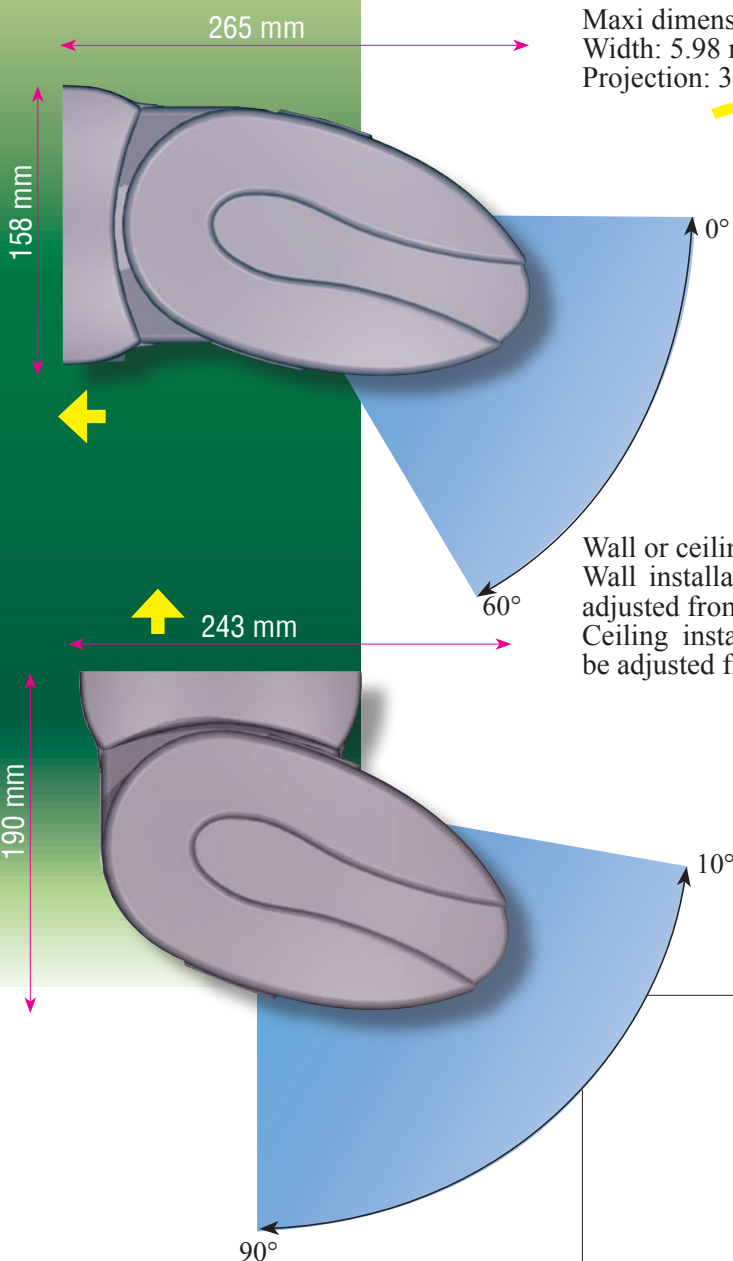

**136  
CASSETTE  
AWNING**

**VERY LARGE SUN  
PROTECTION**

6 metres

3.50 metres

**ADVANTAGES :**

- Aesthetics
- Wall or ceiling fixation
- Better arm pitch adjustment
- Easy to motorise
- Total protection of the fabric in the closed position

Closed position

# 136 CASSETTE AWNING

**Maxi dimensions**  
 Width: 5.98 metres  
 Projection: 3.50 metres

**Installation:**  
 the fixation supports in extruded aluminium ensure an easy and quick installation of the awning. You just lift the awning, hang it on the main supports and screw both end cheeks.

**Aesthetics:**  
 the end caps hide all screws.

**Finishing:**  
 the cassette consists in two sections; this ensures the complete powder coating inside and outside.

Wall or ceiling installation.  
 Wall installation: the pitch can be adjusted from 0 to 60°.  
 Ceiling installation: the pitch can be adjusted from 10 to 90°.